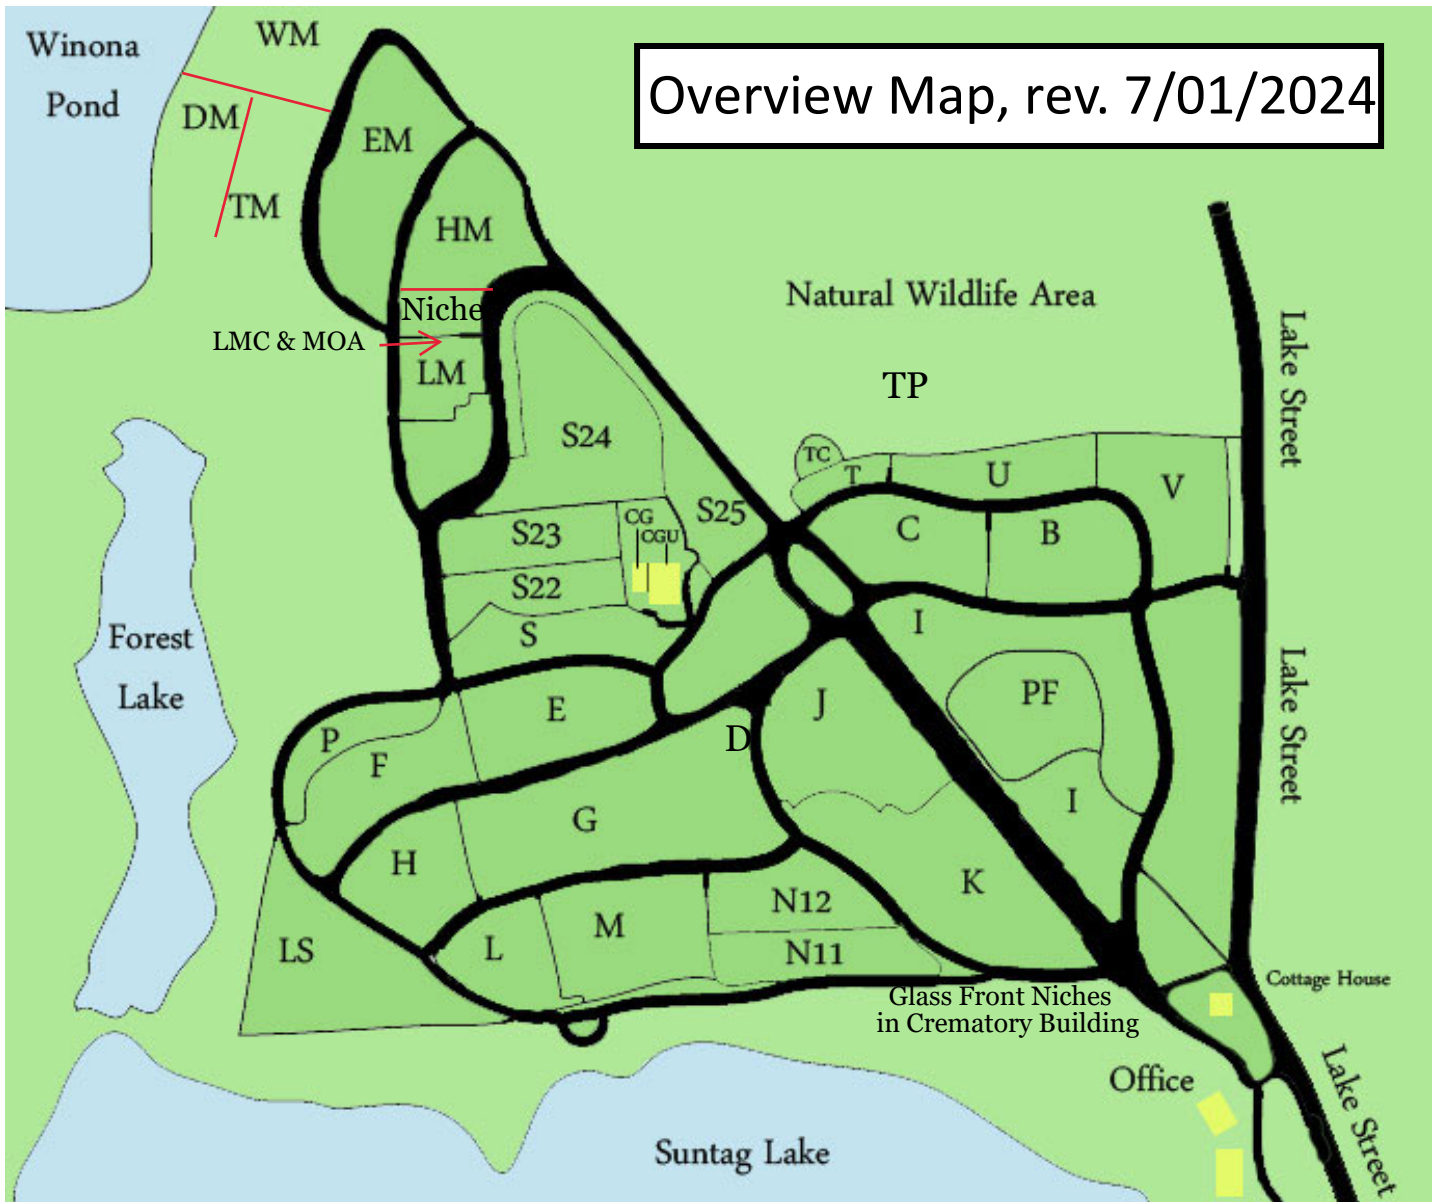

Puritan Lawn Memorial Park

Traditional or Cremation Areas Available (space for 2) (Preneed Savings: discount by \$500 thru 9/01/24):

- ◆ Waterfront Areas : WM (Whitman Meadows), \$7,500
- ◆ Waterfront Areas : LS (Lakeside), TM (Thoreau Meadows), and DM (Dickenson Meadows), \$6,150
- ◆ Waterview Areas: EM (Emerson Meadows), and LM (Longfellow Meadows), \$5,750
- ◆ Interior Developed: HM (Hawthorne Meadows), S24/S25 (Cathedral Pines), and PF (Pierce Freedom), \$5,250
- ◆ Pre-Developed Section: TP (The Preserve), \$5,000

Dedicated Cremation Areas (space for 2), (Preneed Savings: discount by \$500 thru 09/01/24):

- ◆ Glass Front Niches: Interior passcode entry, glass front niches in crematory building, start at \$4,800
- ◆ Hawthorne Niches: Outside free-standing niches, start at \$4,300
- ◆ In-ground Waterview: LMC (Longfellow cremation), \$3,650
- ◆ In-ground interior areas: CGU (Cremation Garden Upper), TC (Section T cremation), \$2,850